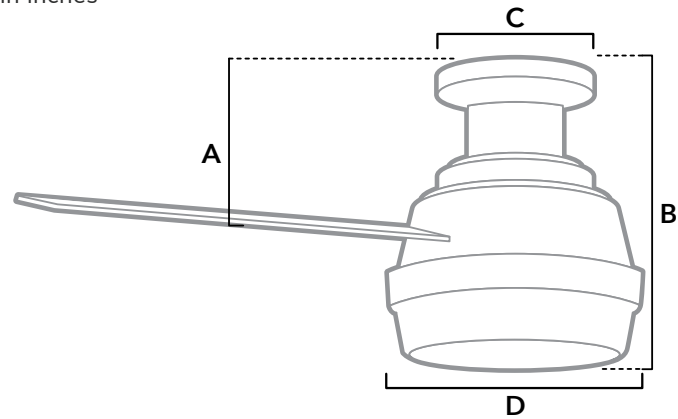

DIMENSIONS

Measured in inches

- A. 8.08
- B. 12.27
- C. 6.69
- D. 11

59445 | Noble Bronze Body with Mid Century Walnut or Umber Walnut Blades

ADDITIONAL FINISHES

50282
Brushed Nickel Body with Light Gray Oak or Natural Wood Blades

59244
Fresh White Body with Blonde Oak or Fresh White Blades

FAN SPECIFICATIONS

Motor Type	Reversible	Wire Length	Control Type	Downrod	Location	Blade #	Add'l Sizes
AC	YES	8" Low Profile	Handheld Remote	N/A	Indoor	4	52", 60"